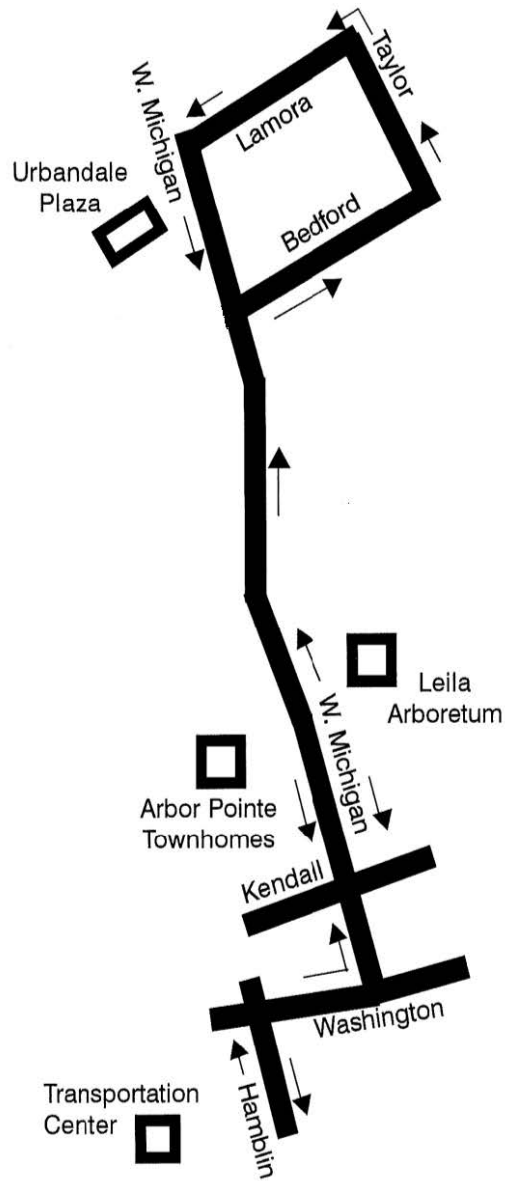

1W / W. MICHIGAN AVE – MONDAY THRU FRIDAY

NO SERVICE ON SATURDAY OR SUNDAY

1W / W. MICHIGAN AVE. – MONDAY THRU FRIDAY

NO SERVICE ON SATURDAY OR SUNDAY

DEPART TRANS. CENTER	W. MICH & JORDAN (OB)	W. MICH & BEDFORD (OB)	DEPART TAYLOR & MASON (IB)	W. MICH & BEDFORD (IB)	W. MICH & KENDALL (IB)	ARRIVE TRANS. CENTER
5:15	5:20	5:25	5:30	5:35	5:40	5:43
6:15	6:20	6:25	6:30	6:35	6:40	6:43
7:15	7:20	7:25	7:30	7:35	7:40	7:43
8:15	8:20	8:25	8:30	8:35	8:40	8:43
9:15	9:20	9:25	9:30	9:35	9:40	9:43
10:15	10:20	10:25	10:30	10:35	10:40	10:43
DRIVERS ARE ON LUNCH FROM 11:15 TO 12:15						
12:15	12:20	12:25	12:30	12:35	12:40	12:43
1:15	1:20	1:25	1:30	1:35	1:40	1:43
2:15	2:20	2:25	2:30	2:35	2:40	2:43
3:15	3:20	3:25	3:30	3:35	3:40	3:43

OB—OUTBOUND

IB—INBOUND