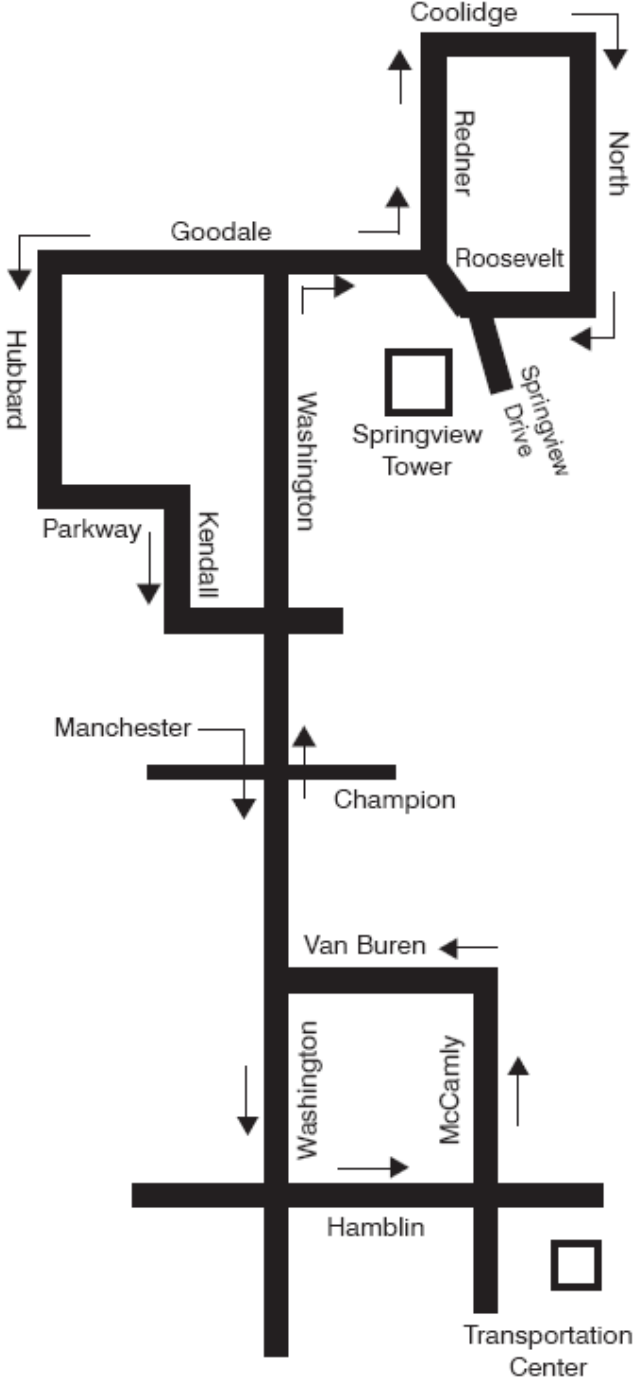

**3W / KENDALL/GOODALE – MONDAY THRU FRIDAY**

**NO SERVICE ON SATURDAY OR SUNDAY**

# 3W / KENDALL/GOODALE – MONDAY THRU FRIDAY

**NO SERVICE ON SATURDAY OR SUNDAY**

DEPART TRANS. CENTER	WASHINGTON & CHAMPION (OB)	GOODALE & REDNER (OB)	DEPART ROOSEVELT & SPRINGVIEW (IB)	HUBBARD & PARKWAY (IB)	MANCHESTER & WASHINGTON (IB)	ARRIVE TRANS. CENTER
5:45	5:50	5:55	6:00	6:05	6:10	6:13
6:45	6:50	6:55	7:00	7:05	7:10	7:13
7:45	7:50	7:55	8:00	8:05	8:10	8:13
8:45	8:50	8:55	9:00	9:05	9:10	9:13
* 9:45	9:50	9:55	10:00	10:05	10:10	10:13
10:45	10:50	10:55	11:00	11:05	11:10	11:13
<b>DRIVERS ARE ON LUNCH FROM 11:15 TO 12:15</b>						
12:45	12:50	12:55	1:00	1:05	1:10	1:13
* 1:45	1:50	1:55	2:00	2:05	2:10	2:13
2:45	2:50	2:55	3:00	3:05	3:10	3:13
3:15	3:20	3:25	3:30	3:35	3:40	3:43

OB—OUTBOUND

IB—INBOUND

\* The Kendall-Goodale bus makes stops at Springview Tower on weekdays at 10:00 a.m. and 2:00 p.m.